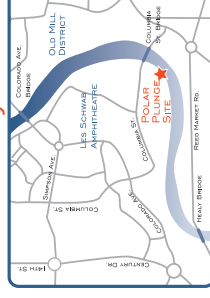

Polar Plunge Columbia
February 21

Broughton Beach, Portland

Polar Plunge Deschutes
February 27

Riverbend Park, Bend

REGISTER NOW!

www.soor.org/plunge

The Law Enforcement Torch Run is excited to bring you two Oregon **Polar Plunges** to benefit **Special Olympics Oregon**. The Polar Plunge is a unique opportunity for individuals, organizations and businesses to support local Special Olympics and Oregon athletes by jumping or slowly crawling into the frigid waters of the Columbia and Deschutes Rivers! Join the thousands of people across the country who have plunged!