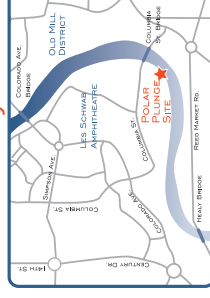

Polar Plunge Columbia February 21

Broughton Beach, Portland

Polar Plunge Deschutes February 27

Riverbend Park, Bend

REGISTER NOW!

www.soor.org/plunge

The Law Enforcement Torch Run is excited to bring you two Oregon **Polar Plunges** to benefit **Special Olympics Oregon**. The Polar Plunge is a unique opportunity for individuals, organizations and businesses to support local Special Olympics and Oregon athletes by jumping or slowly crawling into the frigid waters of the Columbia and Deschutes Rivers! Join the thousands of people across the country who have plunged!