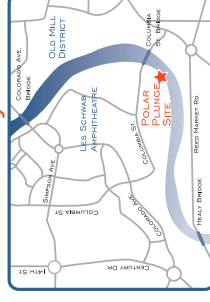

Polar Plunge Columbia February 21

Broughton Beach, Portland

Polar Plunge Deschutes February 27

Riverbend Park, Bend

REGISTER NOW!

www.soor.org/plunge

The Law Enforcement Torch Run is excited to bring you two Oregon **Polar Plunges** to benefit **Special Olympics Oregon**. The Polar Plunge is a unique opportunity for individuals, organizations and businesses to support local Special Olympics and Oregon athletes by jumping or slowly crawling into the frigid waters of the Columbia and Deschutes Rivers! Join the thousands of people across the country who have plunged!